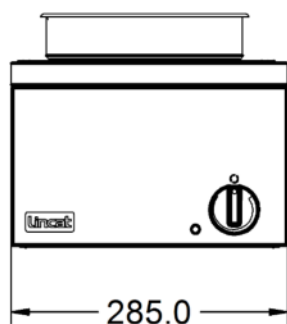

Lincat Limited

Whisby Road,
Lincoln, LN6 3QZ,
United Kingdom

Company No: 2175448

A member company of

Customer Care

Tel: +44 1522 875500
Email: care@lincat.co.uk

Export Customers

Tel: +44 1522 503250
Email: export@lincat.co.uk

Opening Hours

Monday – Friday:
8.30am – 5pm