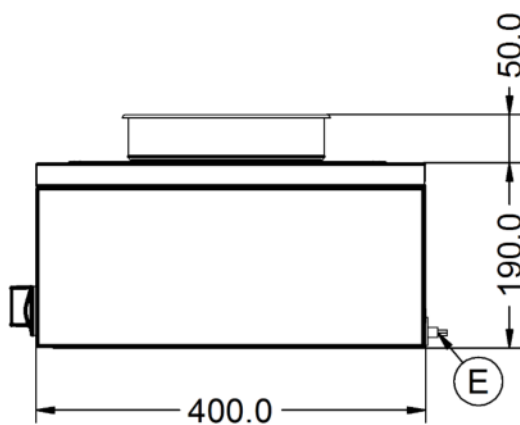

Lincat Limited

Whisby Road,
Lincoln, LN6 3QZ,
United Kingdom

Company No: 2175448

A member company of

Customer Care

Tel: +44 1522 875500
Email: care@lincat.co.uk

Export Customers

Tel: +44 1522 503250
Email: export@lincat.co.uk

Opening Hours

Monday – Friday:
8.30am – 5pm