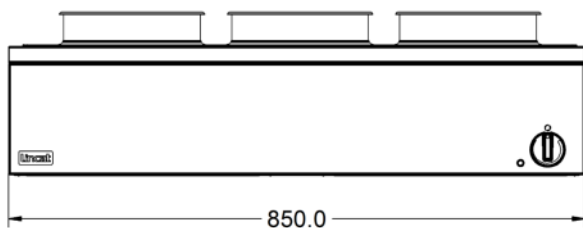

Power and Performance

Total Power kW	0.75
IP Rating	IP23
Temperature Control	Mechanical

Key Specifications

Capacity Litres	3 x 4.5
Pot Type	Round pot
Type of Heat	Wet/Dry

Weights and Dimensions

Unit Height (External) mm	240
Unit Width (External) mm	850
Unit Depth (External) mm	400
Net Weight Kg	17.6

Packed Weight Kg	23
Packed Height cm	45.5
Packed Width cm	101.5
Packed Depth cm	72

Technical Picture

Lincat Limited

Whisby Road,
Lincoln, LN6 3QZ,
United Kingdom

Company No: 2175448

A member company of

Customer Care