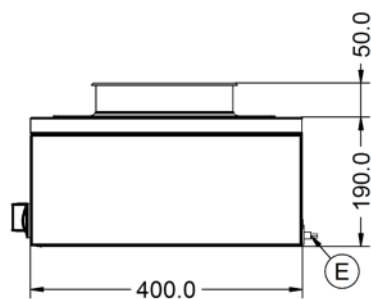

Power and Performance

Total Power kW	0.75
IP Rating	IP23
Temperature Control	Mechanical

Key Specifications

Capacity Litres	3 x 4.5
Pot Type	Round pot
Type of Heat	Wet/Dry

Weights and Dimensions

Unit Height (External) mm	240
Unit Width (External) mm	850
Unit Depth (External) mm	400
Net Weight Kg	17.6

Packed Weight Kg	23
Packed Height cm	45.5
Packed Width cm	101.5
Packed Depth cm	72

Technical Picture

Lincat Limited

Whisby Road,
Lincoln, LN6 3QZ,
United Kingdom

Company No: 2175448

A member company of

Customer Care