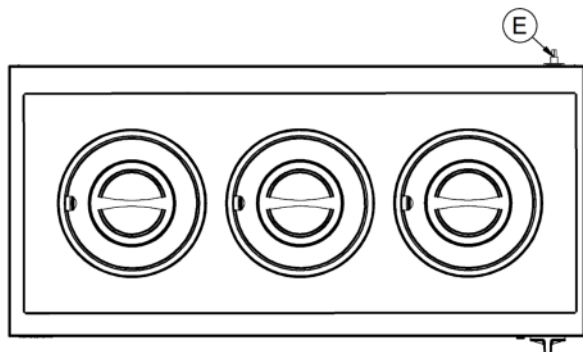

Power and Performance

Total Power kW	0.75
IP Rating	IP23
Temperature Control	Mechanical

Key Specifications

Capacity Litres	3 x 4.5
Pot Type	Round pot
Type of Heat	Wet/Dry

Weights and Dimensions

Unit Height (External) mm	240
Unit Width (External) mm	850
Unit Depth (External) mm	400
Net Weight Kg	17.6

Packed Weight Kg	23
Packed Height cm	45.5
Packed Width cm	101.5
Packed Depth cm	72

Technical Picture

Lincat Limited

Whisby Road,
Lincoln, LN6 3QZ,
United Kingdom

Company No: 2175448

A member company of

Customer Care