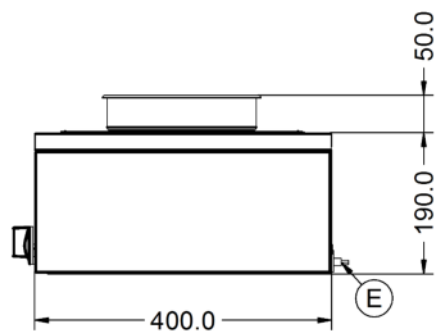

Power and Performance

Total Power kW	0.5
IP Rating	IP23
Temperature Control	Mechanical

Key Specifications

Capacity Litres	2 x 4.5
Pot Type	Round pot
Type of Heat	Wet/Dry

Weights and Dimensions

Unit Height (External) mm	240
Unit Width (External) mm	565
Unit Depth (External) mm	400
Net Weight Kg	13

Packed Weight Kg	16.7
Packed Height cm	49.5
Packed Width cm	70
Packed Depth cm	55

Technical Picture

Lincat Limited

Whisby Road,
Lincoln, LN6 3QZ,
United Kingdom

Company No: 2175448

A member company of

Customer Care