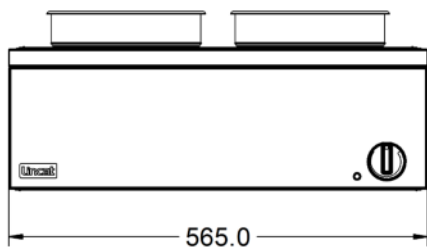

Power and Performance

Total Power kW	0.5
IP Rating	IP23
Temperature Control	Mechanical

Key Specifications

Capacity Litres	2 x 4.5
Pot Type	Round pot
Type of Heat	Wet/Dry

Weights and Dimensions

Unit Height (External) mm	240
Unit Width (External) mm	565
Unit Depth (External) mm	400
Net Weight Kg	13

Packed Weight Kg	16.7
Packed Height cm	49.5
Packed Width cm	70
Packed Depth cm	55

Technical Picture

Lincat Limited

Whisby Road,
Lincoln, LN6 3QZ,
United Kingdom

Company No: 2175448

A member company of

Customer Care