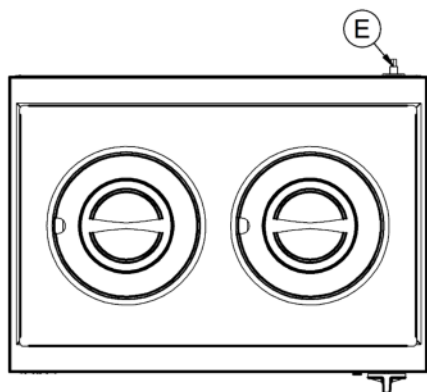

Power and Performance

Total Power kW	0.5
IP Rating	IP23
Temperature Control	Mechanical

Key Specifications

Capacity Litres	2 x 4.5
Pot Type	Round pot
Type of Heat	Wet/Dry

Weights and Dimensions

Unit Height (External) mm	240
Unit Width (External) mm	565
Unit Depth (External) mm	400
Net Weight Kg	13

Packed Weight Kg	16.7
Packed Height cm	49.5
Packed Width cm	70
Packed Depth cm	55

Technical Picture

Lincat Limited

Whisby Road,
Lincoln, LN6 3QZ,
United Kingdom

Company No: 2175448

A member company of

Customer Care