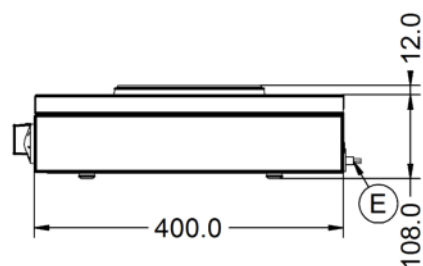

Power and Performance

Total Power kW	2.0
IP Rating	IP23
Temperature Control	Mechanical
Rating per Hob kW	2.0

Key Specifications

Number of Hobs	1
Shape of Hob	Round

Weights and Dimensions

Unit Height (External) mm	120
Unit Width (External) mm	285
Unit Depth (External) mm	400
Hob Dimensions mm	180
Net Weight Kg	5.3

Packed Weight Kg	7.1
Packed Height cm	42
Packed Width cm	48
Packed Depth cm	38

Technical Picture

Lincat Limited

Whisby Road,
Lincoln, LN6 3QZ,
United Kingdom

Company No: 2175448

A member company of

Customer Care