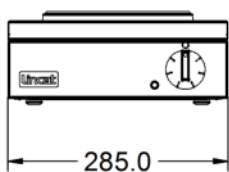

Power and Performance

Total Power kW	2.0
IP Rating	IP23
Temperature Control	Mechanical
Rating per Hob kW	2.0

Key Specifications

Number of Hobs	1
Shape of Hob	Round

Weights and Dimensions

Unit Height (External) mm	120
Unit Width (External) mm	285
Unit Depth (External) mm	400
Hob Dimensions mm	180
Net Weight Kg	5.3

Packed Weight Kg	7.1
Packed Height cm	42
Packed Width cm	48
Packed Depth cm	38

Technical Picture

Lincat Limited

Whisby Road,
Lincoln, LN6 3QZ,
United Kingdom

Company No: 2175448

A member company of

Customer Care