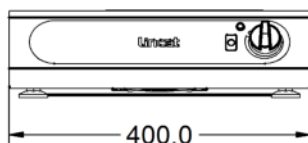

Power and Performance

Total Power kW	2.4
IP Rating	IP23
Temperature Control	Electronic
Rating per Hob kW	2.4

Key Specifications

Number of Hobs	1
Shape of Hob	Round

Weights and Dimensions

Unit Height (External) mm	115
Unit Width (External) mm	400
Unit Depth (External) mm	654
Hob Dimensions mm	180mmØ
Net Weight Kg	12.6

Packed Weight Kg	15.2
Packed Height cm	25
Packed Width cm	70
Packed Depth cm	55

Technical Picture

Lincat Limited

Whisby Road,
Lincoln, LN6 3QZ,
United Kingdom

Company No: 2175448

A member company of

Customer Care