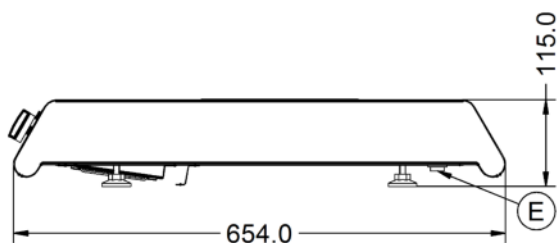

Power and Performance

Total Power kW	2.4
IP Rating	IP23
Temperature Control	Electronic
Rating per Hob kW	2.4

Key Specifications

Number of Hobs	1
Shape of Hob	Round

Weights and Dimensions

Unit Height (External) mm	115
Unit Width (External) mm	400
Unit Depth (External) mm	654
Hob Dimensions mm	180mmØ
Net Weight Kg	12.6

Packed Weight Kg	15.2
Packed Height cm	25
Packed Width cm	70
Packed Depth cm	55

Technical Picture

Lincat Limited

Whisby Road,
Lincoln, LN6 3QZ,
United Kingdom

Company No: 2175448

A member company of

Customer Care