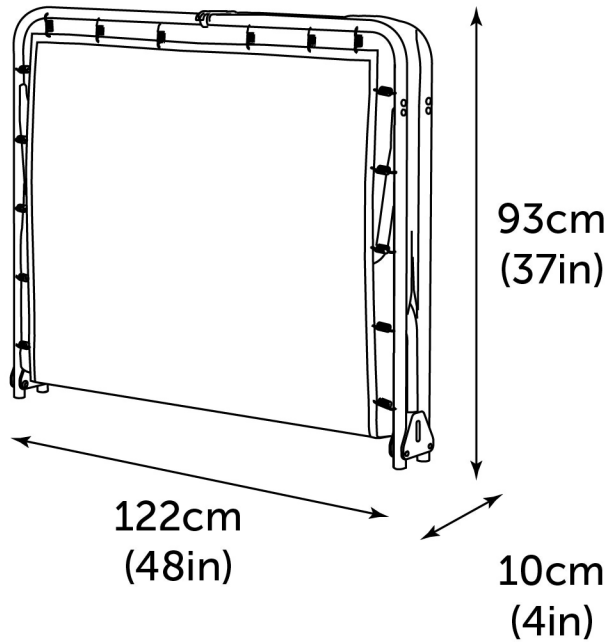

PRODUCT DIMENSIONS

Mattress dimensions: W115cm (45in) L183cm (72in) D5cm (2in)