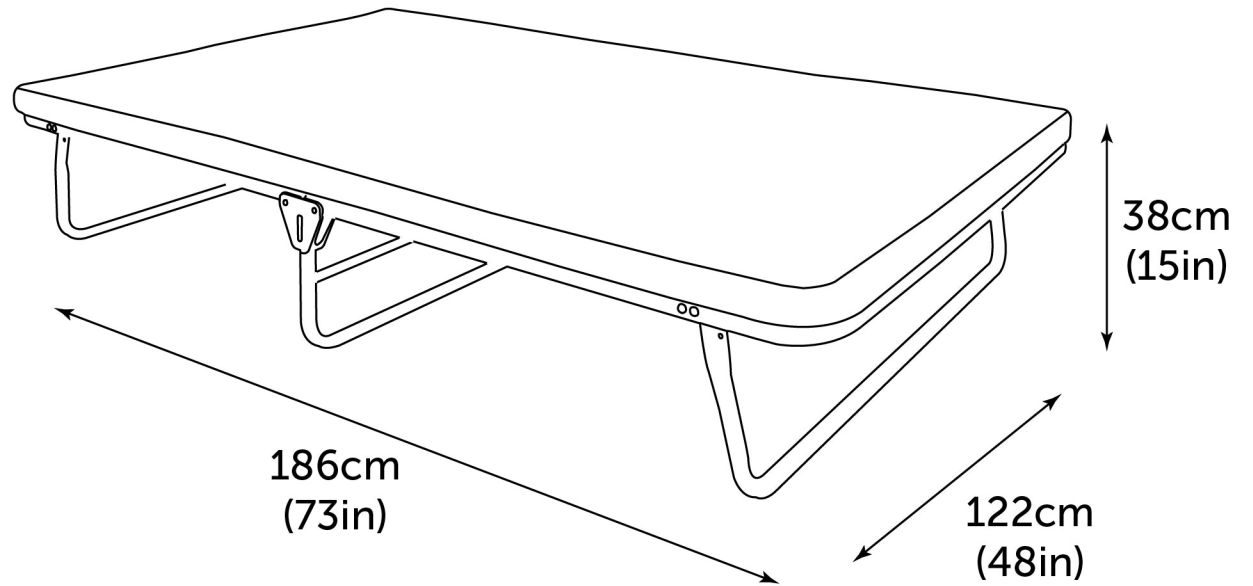

PRODUCT DIMENSIONS

Mattress dimensions: W115cm (45in) L183cm (72in) D5cm (2in)