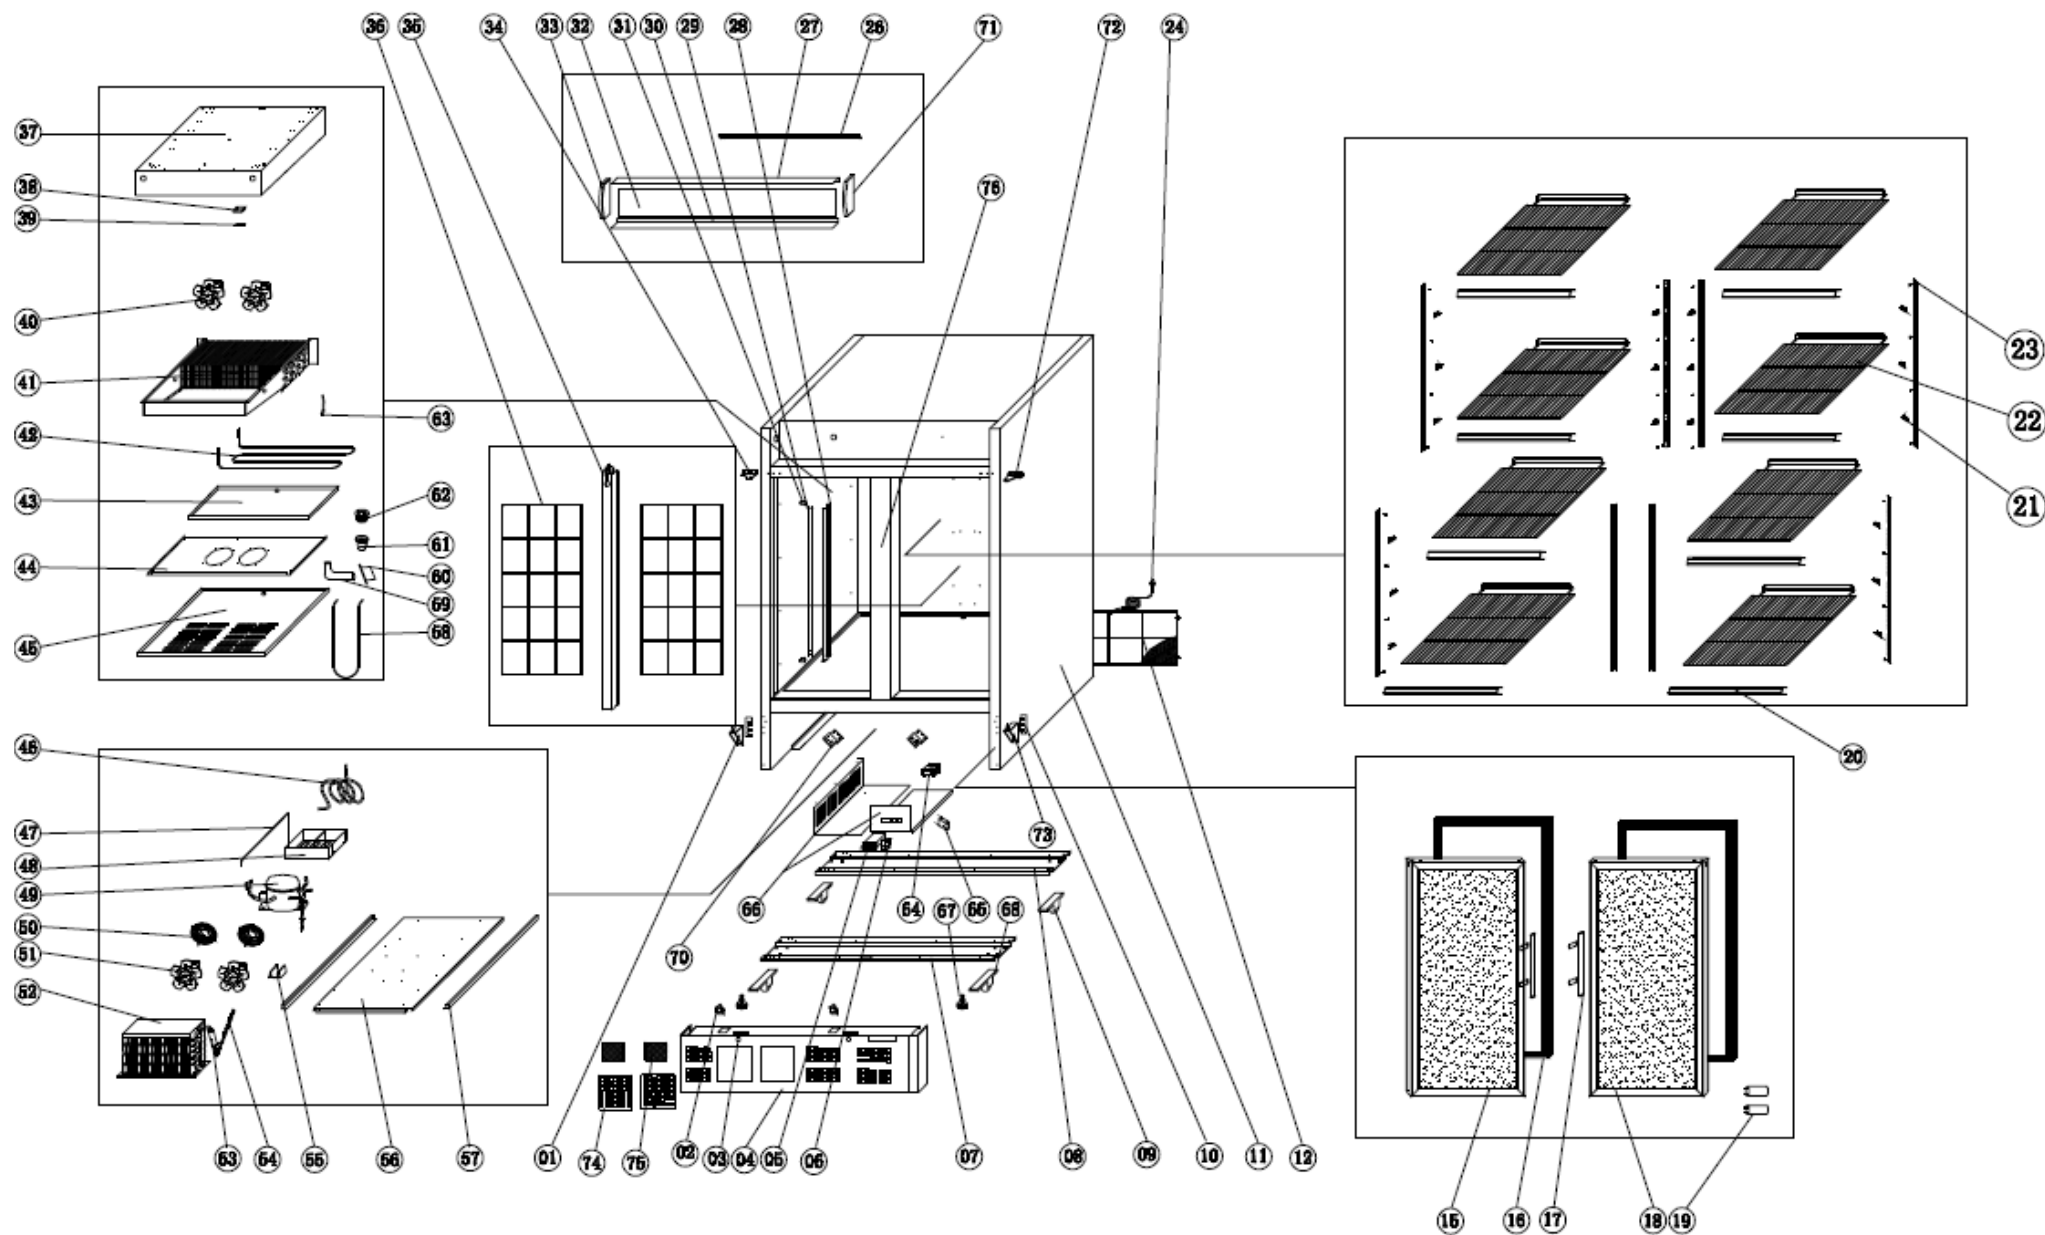

Exploded diagram and spare parts list

GH507

Machine	Explode	Code	Description
Double Door Display Freezer with Light Box	1		Down Hinge Left
Double Door Display Freezer with Light Box	2	AB888	Door Switch
Double Door Display Freezer with Light Box	3	AD028	Lock
Double Door Display Freezer with Light Box	4	AF813	Front Panel
Double Door Display Freezer with Light Box	5	AD728	Thermostat
Double Door Display Freezer with Light Box	6	AB308	Main Switch
Double Door Display Freezer with Light Box	7		Front Support
Double Door Display Freezer with Light Box	8		Rear Support
Double Door Display Freezer with Light Box	10		Hinge Fixing Clip
Double Door Display Freezer with Light Box	11		Body
Double Door Display Freezer with Light Box	12		Rear Grill
Double Door Display Freezer with Light Box	15		Left Door
Double Door Display Freezer with Light Box	16	AF803	Gasket
Double Door Display Freezer with Light Box	17	AB346	Handle
Double Door Display Freezer with Light Box	18		Right Door
Double Door Display Freezer with Light Box	19	AF807	Capacitor
Double Door Display Freezer with Light Box	20		Label Plate
Double Door Display Freezer with Light Box	21	AD413	Shelf Clip
Double Door Display Freezer with Light Box	22	AF814	Shelf
Double Door Display Freezer with Light Box	23	AF821	Shelf Support
Double Door Display Freezer with Light Box	24		Plug
Double Door Display Freezer with Light Box	26		Lamp
Double Door Display Freezer with Light Box	27	AF815	Exterior Lamp Housing Assembly
Double Door Display Freezer with Light Box	30		
Double Door Display Freezer with Light Box	32		
Double Door Display Freezer with Light Box	33		
Double Door Display Freezer with Light Box	71		
Double Door Display Freezer with Light Box	28		Interior Lamp Cover
Double Door Display Freezer with Light Box	29		Interior Lamp
Double Door Display Freezer with Light Box	31		Interior Lamp Mounting Plate
Double Door Display Freezer with Light Box	34		Up Hinge Left
Double Door Display Freezer with Light Box	35		Pipe Cover
Double Door Display Freezer with Light Box	36		Rear Grid
Double Door Display Freezer with Light Box	37		Evaporator Mounting Plate
Double Door Display Freezer with Light Box	38	AB953	Probe Padding
Double Door Display Freezer with Light Box	39	AA639	Probe Fixing Clip
Double Door Display Freezer with Light Box	40	AB870	Fan
Double Door Display Freezer with Light Box	41	AF817	Evaporator
Double Door Display Freezer with Light Box	42	AF818	Defrost Element
Double Door Display Freezer with Light Box	43	AF819	Evaporator Water Pan
Double Door Display Freezer with Light Box	44		Fan Support