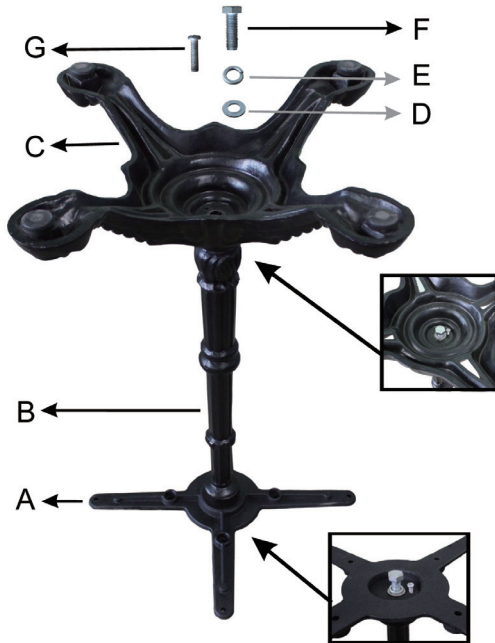

BOLERO

CE155 Bolero Cast Iron Ornate Table Leg Base CE175 Bolero Cast Iron Ornate Poseur Table Leg Base

Assembly Instructions

A		1pc
B		1pc
C		1pc
D		2pcs
E		2pcs
F		2pcs
G		2pcs

UK	0845 146 2887	Fourth Way, Avonmouth, Bristol, BS11 8TB United Kingdom
NL	0800 – 29 1 29	
	040 – 2628080	
FR	0800 - 29 2 29	
	01 60 34 28 80	
DE	0800 – 1860806	
IT	N/A	
ES	901-100 133	
PT	901-100 133	
AU	1300 225 960	15 Badgally Road, Campbelltown, 2560, NSW, Australia

Important!

Please note screws required to fix the base to the Bolero predrilled table tops are supplied with the table top carton.

Before assembly, carefully remove all packaging and ensure all parts are present. Please periodically check and tighten assembly.