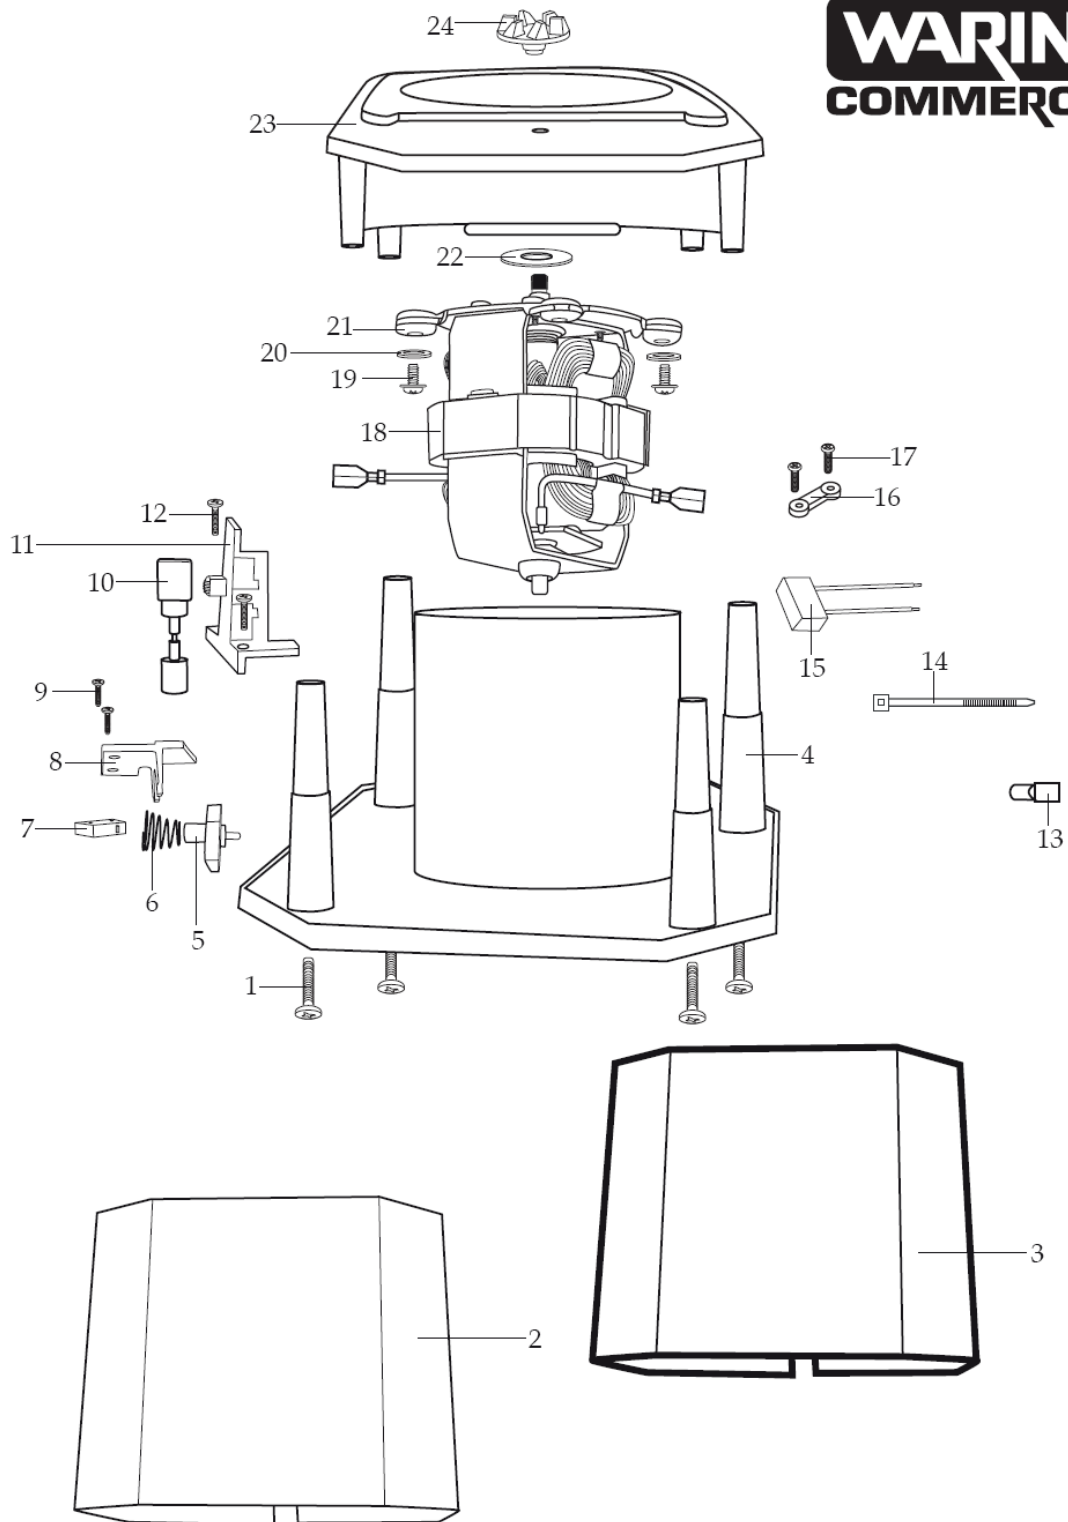

Machine	Explode	Code	Description
Waring Spice Grinder	029711	AC847	GRINDER COVER
Waring Spice Grinder	029713	AC848	STORAGE LID 3 REQ. ' D
Waring Spice Grinder	029712	AC849	GRINDER CUP 3 REQ. ' D
Waring Spice Grinder	032599	☎	GRINDER CUP WITH STORAGE LID
Waring Spice Grinder	029763	☎	CORD SET
Waring Spice Grinder	029714	☎	FOOT 4 REQ. ' D

Machine	Explode	Code	Description
Waring Spice Grinder	01		SCREW 4 REQ. ' D
Waring Spice Grinder	02		STAINLESS STEEL OVER WRAP
Waring Spice Grinder	03		MAIN HOUSING
Waring Spice Grinder	04		BOTTOM COVER
Waring Spice Grinder	05		INTERLOCK SWITCH
Waring Spice Grinder	06		SPRING
Waring Spice Grinder	07		MICRO SWITCH
Waring Spice Grinder	08		MICRO SWITCH COVER
Waring Spice Grinder	09		SCREW 2 REQ. ' D
Waring Spice Grinder	10		SLIDE SWITCH ASSY
Waring Spice Grinder	11		SLIDE SWITCH
Waring Spice Grinder	12		SCREW 2 REQ. ' D
Waring Spice Grinder	13		CRIMP CONNECTOR
Waring Spice Grinder	14	WA105	WIRE TIE
Waring Spice Grinder	15		CAPACITOR
Waring Spice Grinder	16		CORD CLAMP
Waring Spice Grinder	17		SCREW 2 REQ. ' D
Waring Spice Grinder	18		MOTOR ASSY WITH RUBBER MOUNTS
Waring Spice Grinder	19		SCREW 3 REQ. ' D
Waring Spice Grinder	20		WASHER 3 REQ. ' D
Waring Spice Grinder	21		RUBBER MOTOR MOUNTS 3 REQ. ' D
Waring Spice Grinder	22		WOOL PAD
Waring Spice Grinder	23		TOP HOUSING COVER
Waring Spice Grinder	24		COUPLING