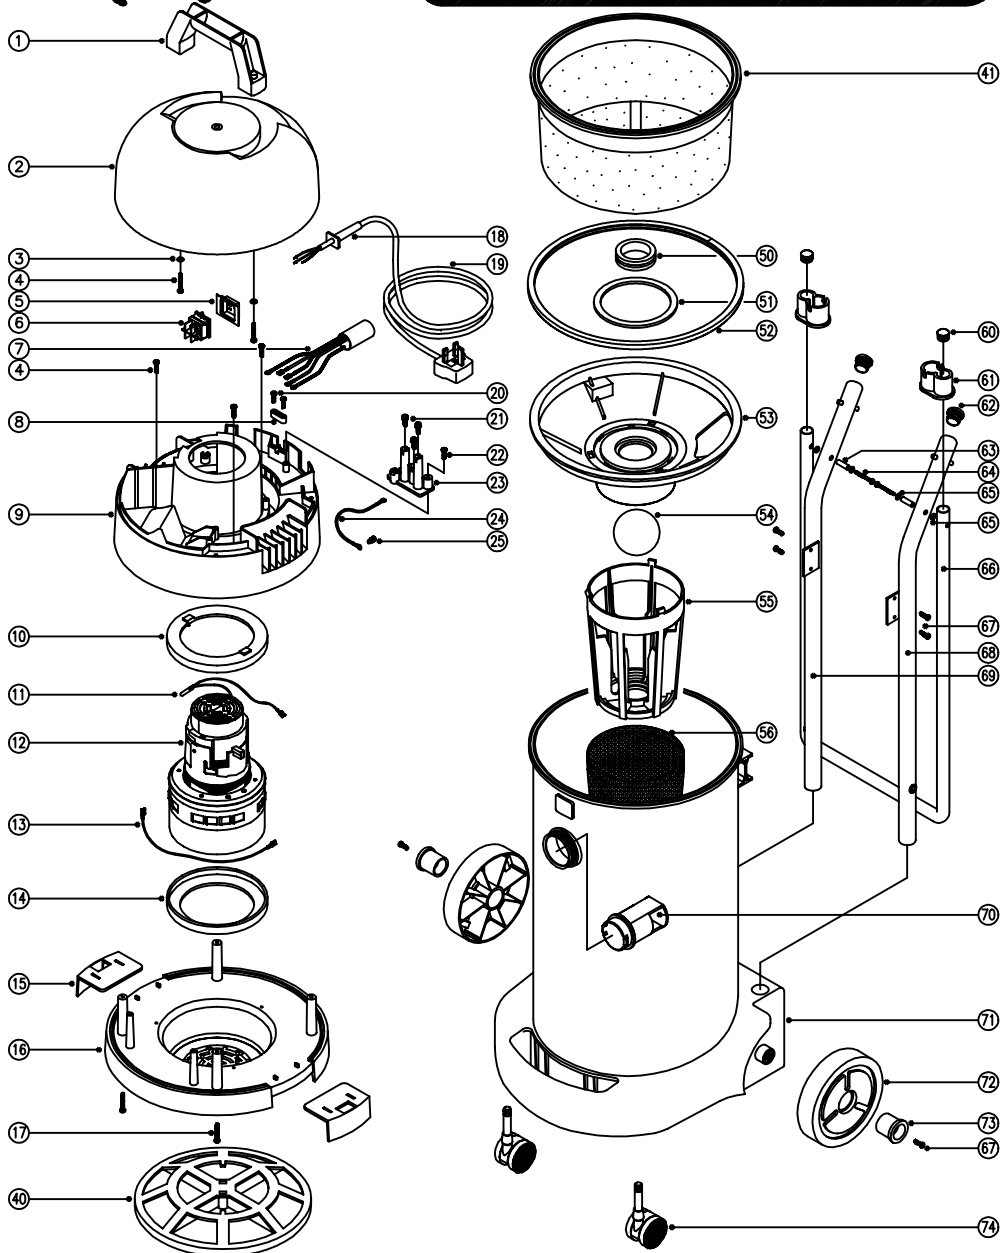

Spare Parts

Model No. WV470

Numatic, International, Chard, Somerset, TA20 2BB. | 231856
Tel: 01460 68480 Fax: 01460 68560 | DRAWING:EXP369 ISS:A02
Sales - Tel: 01460 68600 Fax: 01460 68458 | 15/10/99