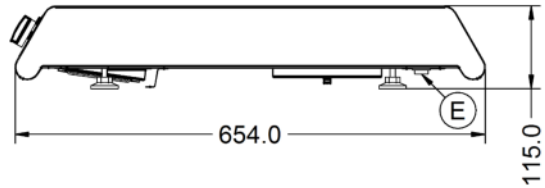

Unit Height (External) mm	115
Unit Width (External) mm	350
Unit Depth (External) mm	654
Hob Dimensions mm	Rear = 180mmØ, Front = 120mmØ
Net Weight Kg	12.2

Supply Connections

Requires Installation	No
Requires Electrical Supply	Yes
UK 3 Pin Plug	Yes
Requires Hardwiring	No
Electrical Supply Rating Watts	3,000
Single Phase Amps	13.0
Single Phase Voltage	230

Shipping

Packed Weight Kg	14.8
Packed Height cm	25
Packed Width cm	70
Packed Depth cm	55

Technical Picture

Lincat Limited

Whisby Road,
Lincoln, LN6 3QZ,
United Kingdom

Company No: 2175448

A member company of