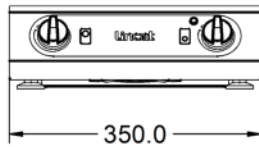

Power and Performance

Total Power kW	3.0
IP Rating	IP23
Temperature Control	Electronic
Rating per Hob kW	Rear = 2.0, Front = 1.0

Key Specifications

Number of Hobs	2
Shape of Hob	Round

Weights and Dimensions

Unit Height (External) mm	115
Unit Width (External) mm	350
Unit Depth (External) mm	654
Hob Dimensions mm	Rear = 180mmØ, Front = 120mmØ
Net Weight Kg	12.2

Supply Connections

Requires Installation	No
Requires Electrical Supply	Yes
UK 3 Pin Plug	Yes
Requires Hardwiring	No
Electrical Supply Rating Watts	3,000
Single Phase Amps	13.0
Single Phase Voltage	230

Shipping

Packed Weight Kg	14.8
Packed Height cm	25
Packed Width cm	70
Packed Depth cm	55

Technical Picture

Lincat Limited

Whisby Road,
Lincoln, LN6 3QZ,
United Kingdom

Company No: 2175448

A member company of