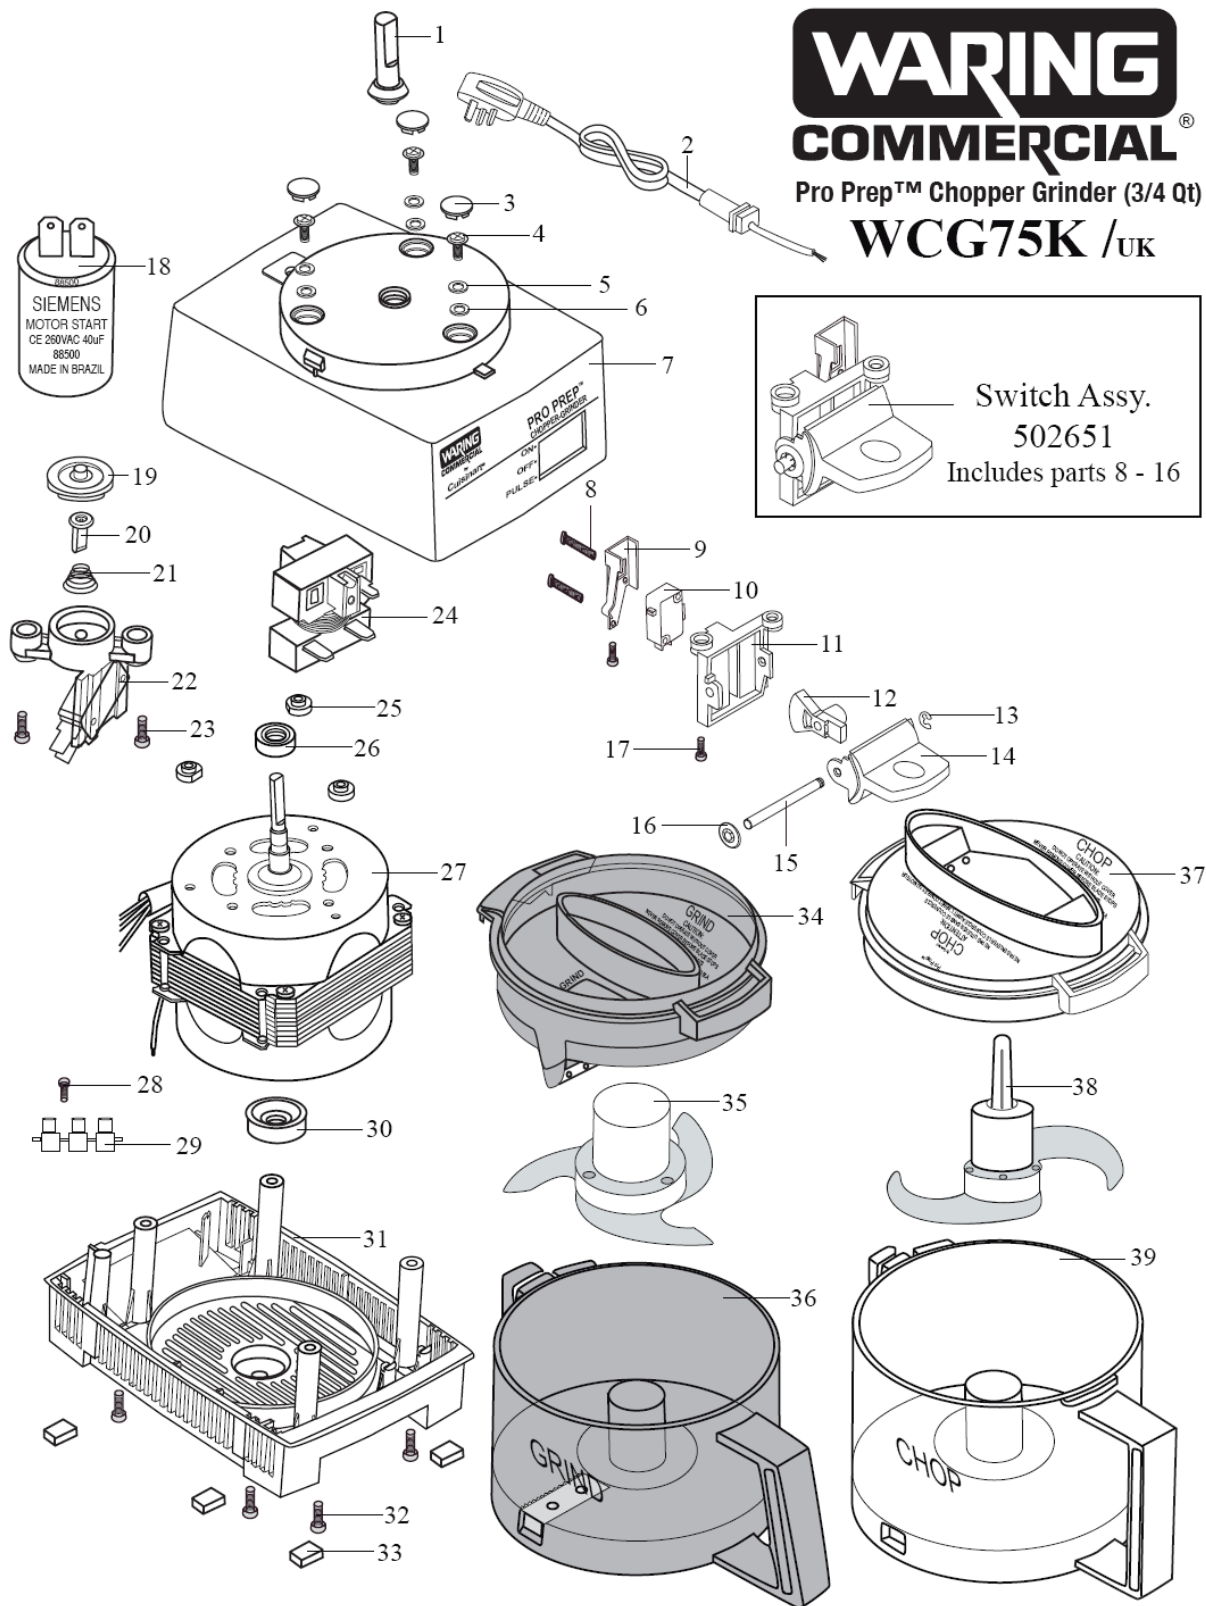

WARING
COMMERCIAL[®]
 Pro Prep™ Chopper Grinder (3/4 Qt)
WCG75K /UK

032607

Chopping Bowl and Chopping Bowl Cover
(WCG505TX)

032608

Grinding Bowl and Grinding Bowl Cover
(WCG506TX)

Machine	Explode	Code	Description
Waring Pro Prep (M)	01	WA275	MOTOR SHAFT SHEATH
Waring Pro Prep (M)	02		CORD ASSY
Waring Pro Prep (M)	03	WA276	MOTOR SCREW COVER 3 REQ. ' D
Waring Pro Prep (M)	04	WA277	MOTOR SCREW 3 REQ. ' D
Waring Pro Prep (M)	05	WA278	MOTOR WASHER 3 REQ. ' D
Waring Pro Prep (M)	06	WA279	MOTOR FIBER WASHER 3 REQ. ' D
Waring Pro Prep (M)	07	WA280	HOUSING
Waring Pro Prep (M)	08	WA281	SCREW 2 REQ. ' D
Waring Pro Prep (M)	09	WA282	SWITCH BRACKET
Waring Pro Prep (M)	10	WA283	MAIN SWITCH
Waring Pro Prep (M)	11	WA284	SWITCH PLATE
Waring Pro Prep (M)	12	WA285	SWITCH ACTUATOR
Waring Pro Prep (M)	13	WA286	E-RING
Waring Pro Prep (M)	14	WA287	SWITCH BUTTON
Waring Pro Prep (M)	15	WA288	SWITCH SHAFT
Waring Pro Prep (M)	16	WA289	PUSH NUT WASHER
Waring Pro Prep (M)	17	WA290	SCREW 2 REQ. ' D
Waring Pro Prep (M)	18	WA333	CAPACITOR
Waring Pro Prep (M)	19	WA301	BUTTON PAD
Waring Pro Prep (M)	20	WA302	ACTUATING LEVER
Waring Pro Prep (M)	21	WA303	SPRING
Waring Pro Prep (M)	22	WA400	MICRO SWITCH ASSY
Waring Pro Prep (M)	23	WA304	SCREW 2 REQ. ' D
Waring Pro Prep (M)	24	WA334	RELAY

Exploded diagram and spare parts list

F218

Waring Pro Prep (M)	25	WA291	MOTOR SCREW PLUG 3 REQ. ' D
Waring Pro Prep (M)	26	WA292	OIL SEAL
Waring Pro Prep (M)	27		MOTOR 230 VOLT
Waring Pro Prep (M)	28		SCREW
Waring Pro Prep (M)	29		TERMINAL BLOCK
Waring Pro Prep (M)	30	WA293	LOWER MOTOR PAD
Waring Pro Prep (M)	31	WA294	BASE COVER
Waring Pro Prep (M)	32	WA295	SCREW 4 REQ. ' D
Waring Pro Prep (M)	33		RUBBER FOOT 4 REQ. ' D
Waring Pro Prep (M)	34	N213	GRINDING LID ASSY
Waring Pro Prep (M)	35	N214	GRINDING BLADE ASSY
Waring Pro Prep (M)	36	N215	GRINDING BOWL ASSY
Waring Pro Prep (M)	37	N216	CHOPPING LID ASSY
Waring Pro Prep (M)	38	N217	CHOPPING BLADE ASSY
Waring Pro Prep (M)	39	N218	CHOPPING BOWL ASSY