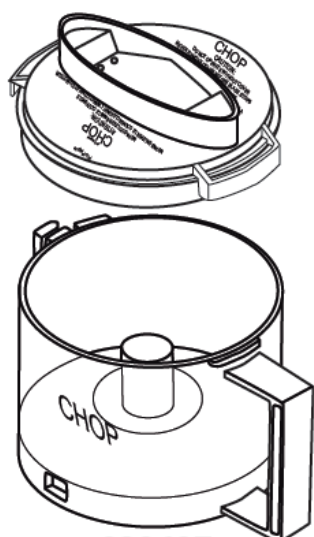

WARING
COMMERCIAL[®]
 Pro Prep™ Chopper Grinder (3/4 Qt)
WCG75K /UK

032607

Chopping Bowl and Chopping Bowl Cover
(WCG505TX)

032608

Grinding Bowl and Grinding Bowl Cover
(WCG506TX)

Machine	Explode	Code	Description
Waring Pro Prep (M)	01	WA275	MOTOR SHAFT SHEATH
Waring Pro Prep (M)	02		CORD ASSY
Waring Pro Prep (M)	03	WA276	MOTOR SCREW COVER 3 REQ. ' D
Waring Pro Prep (M)	04	WA277	MOTOR SCREW 3 REQ. ' D
Waring Pro Prep (M)	05	WA278	MOTOR WASHER 3 REQ. ' D
Waring Pro Prep (M)	06	WA279	MOTOR FIBER WASHER 3 REQ. ' D
Waring Pro Prep (M)	07	WA280	HOUSING
Waring Pro Prep (M)	08	WA281	SCREW 2 REQ. ' D
Waring Pro Prep (M)	09	WA282	SWITCH BRACKET
Waring Pro Prep (M)	10	WA283	MAIN SWITCH
Waring Pro Prep (M)	11	WA284	SWITCH PLATE
Waring Pro Prep (M)	12	WA285	SWITCH ACTUATOR
Waring Pro Prep (M)	13	WA286	E-RING
Waring Pro Prep (M)	14	WA287	SWITCH BUTTON
Waring Pro Prep (M)	15	WA288	SWITCH SHAFT
Waring Pro Prep (M)	16	WA289	PUSH NUT WASHER
Waring Pro Prep (M)	17	WA290	SCREW 2 REQ. ' D
Waring Pro Prep (M)	18	WA333	CAPACITOR
Waring Pro Prep (M)	19	WA301	BUTTON PAD
Waring Pro Prep (M)	20	WA302	ACTUATING LEVER
Waring Pro Prep (M)	21	WA303	SPRING
Waring Pro Prep (M)	22	WA400	MICRO SWITCH ASSY
Waring Pro Prep (M)	23	WA304	SCREW 2 REQ. ' D
Waring Pro Prep (M)	24	WA334	RELAY

Exploded diagram and spare parts list

F218

Waring Pro Prep (M)	25	WA291	MOTOR SCREW PLUG 3 REQ. ' D
Waring Pro Prep (M)	26	WA292	OIL SEAL
Waring Pro Prep (M)	27		MOTOR 230 VOLT
Waring Pro Prep (M)	28		SCREW
Waring Pro Prep (M)	29		TERMINAL BLOCK
Waring Pro Prep (M)	30	WA293	LOWER MOTOR PAD
Waring Pro Prep (M)	31	WA294	BASE COVER
Waring Pro Prep (M)	32	WA295	SCREW 4 REQ. ' D
Waring Pro Prep (M)	33		RUBBER FOOT 4 REQ. ' D
Waring Pro Prep (M)	34	N213	GRINDING LID ASSY
Waring Pro Prep (M)	35	N214	GRINDING BLADE ASSY
Waring Pro Prep (M)	36	N215	GRINDING BOWL ASSY
Waring Pro Prep (M)	37	N216	CHOPPING LID ASSY
Waring Pro Prep (M)	38	N217	CHOPPING BLADE ASSY
Waring Pro Prep (M)	39	N218	CHOPPING BOWL ASSY