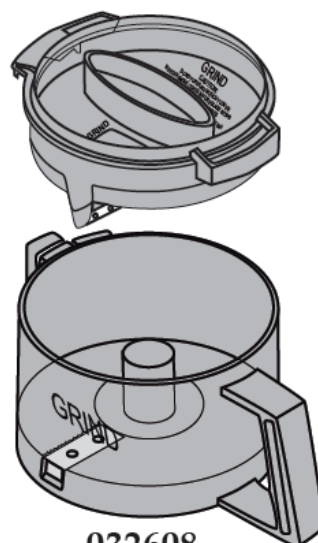

WARING
COMMERCIAL[®]
 Pro Prep™ Chopper Grinder (3/4 Qt)
WCG75K /UK

032607

Chopping Bowl and Chopping Bowl Cover
(WCG505TX)

032608

Grinding Bowl and Grinding Bowl Cover
(WCG506TX)

Machine	Explode	Code	Description
Waring Pro Prep (M)	01	WA275	MOTOR SHAFT SHEATH
Waring Pro Prep (M)	02		CORD ASSY
Waring Pro Prep (M)	03	WA276	MOTOR SCREW COVER 3 REQ. ' D
Waring Pro Prep (M)	04	WA277	MOTOR SCREW 3 REQ. ' D
Waring Pro Prep (M)	05	WA278	MOTOR WASHER 3 REQ. ' D
Waring Pro Prep (M)	06	WA279	MOTOR FIBER WASHER 3 REQ. ' D
Waring Pro Prep (M)	07	WA280	HOUSING
Waring Pro Prep (M)	08	WA281	SCREW 2 REQ. ' D
Waring Pro Prep (M)	09	WA282	SWITCH BRACKET
Waring Pro Prep (M)	10	WA283	MAIN SWITCH
Waring Pro Prep (M)	11	WA284	SWITCH PLATE
Waring Pro Prep (M)	12	WA285	SWITCH ACTUATOR
Waring Pro Prep (M)	13	WA286	E-RING
Waring Pro Prep (M)	14	WA287	SWITCH BUTTON
Waring Pro Prep (M)	15	WA288	SWITCH SHAFT
Waring Pro Prep (M)	16	WA289	PUSH NUT WASHER
Waring Pro Prep (M)	17	WA290	SCREW 2 REQ. ' D
Waring Pro Prep (M)	18	WA333	CAPACITOR
Waring Pro Prep (M)	19	WA301	BUTTON PAD
Waring Pro Prep (M)	20	WA302	ACTUATING LEVER
Waring Pro Prep (M)	21	WA303	SPRING
Waring Pro Prep (M)	22	WA400	MICRO SWITCH ASSY
Waring Pro Prep (M)	23	WA304	SCREW 2 REQ. ' D
Waring Pro Prep (M)	24	WA334	RELAY

Exploded diagram and spare parts list

F218

Waring Pro Prep (M)	25	WA291	MOTOR SCREW PLUG 3 REQ. ' D
Waring Pro Prep (M)	26	WA292	OIL SEAL
Waring Pro Prep (M)	27		MOTOR 230 VOLT
Waring Pro Prep (M)	28		SCREW
Waring Pro Prep (M)	29		TERMINAL BLOCK
Waring Pro Prep (M)	30	WA293	LOWER MOTOR PAD
Waring Pro Prep (M)	31	WA294	BASE COVER
Waring Pro Prep (M)	32	WA295	SCREW 4 REQ. ' D
Waring Pro Prep (M)	33		RUBBER FOOT 4 REQ. ' D
Waring Pro Prep (M)	34	N213	GRINDING LID ASSY
Waring Pro Prep (M)	35	N214	GRINDING BLADE ASSY
Waring Pro Prep (M)	36	N215	GRINDING BOWL ASSY
Waring Pro Prep (M)	37	N216	CHOPPING LID ASSY
Waring Pro Prep (M)	38	N217	CHOPPING BLADE ASSY
Waring Pro Prep (M)	39	N218	CHOPPING BOWL ASSY