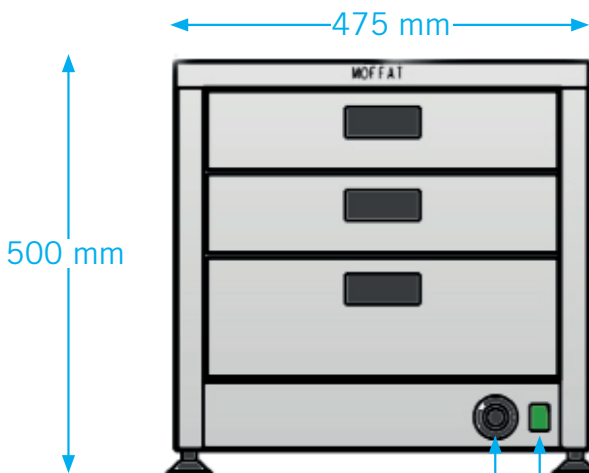

Product Code: GHD3

Breakfast Box

- 3 x 1/1GN Drawers
- Heavy duty roller drawer guides
- Heavy duty **Sahara Fan** heating
- Illuminated on/ off switch

Thermostat ON/OFF switch Adjustable foot

ELECTRICS	
Voltage	230v ~
Current	4.4a
Power	1kW
Plug	13A UK
Fuse	10amp
Cable	H07RN-F

Heavy duty fan

Product Code: GHD3

Easy removable drawer for hygienic cleaning

Drawer combination options:

- 3 X $1/3$ x 65mm deep GN container
- 2 X $1/2$ x 65mm deep GN container
- 1 X $1/1$ x 65mm deep GN container