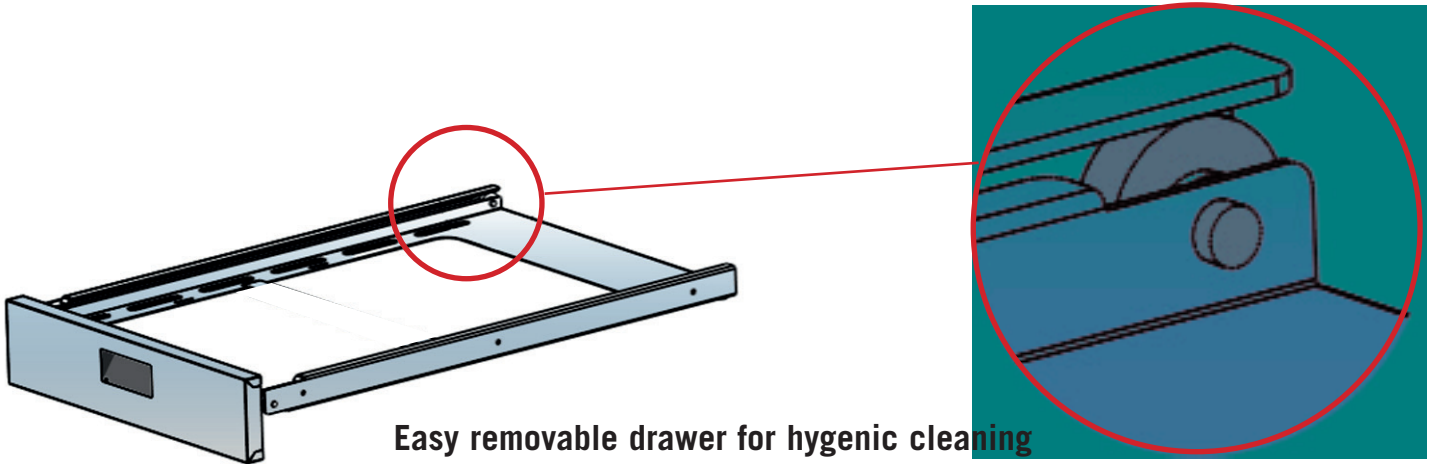

Product Code: GHD3

Breakfast Box

- 3 x 1/1GN Drawers
- Heavy duty roller drawer guides
- Heavy duty **Sahara Fan** heating
- Illuminated on/ off switch

Thermostat ON/OFF switch Adjustable foot

ELECTRICS	
Voltage	230v ~
Current	4.4a
Power	1kW
Plug	13A UK
Fuse	10amp
Cable	H07RN-F

Heavy duty fan

Product Code: GHD3

Easy removable drawer for hygienic cleaning

Drawer combination options:

- 3 X $1/3$ x 65mm deep GN container
- 2 X $1/2$ x 65mm deep GN container
- 1 X $1/1$ x 65mm deep GN container