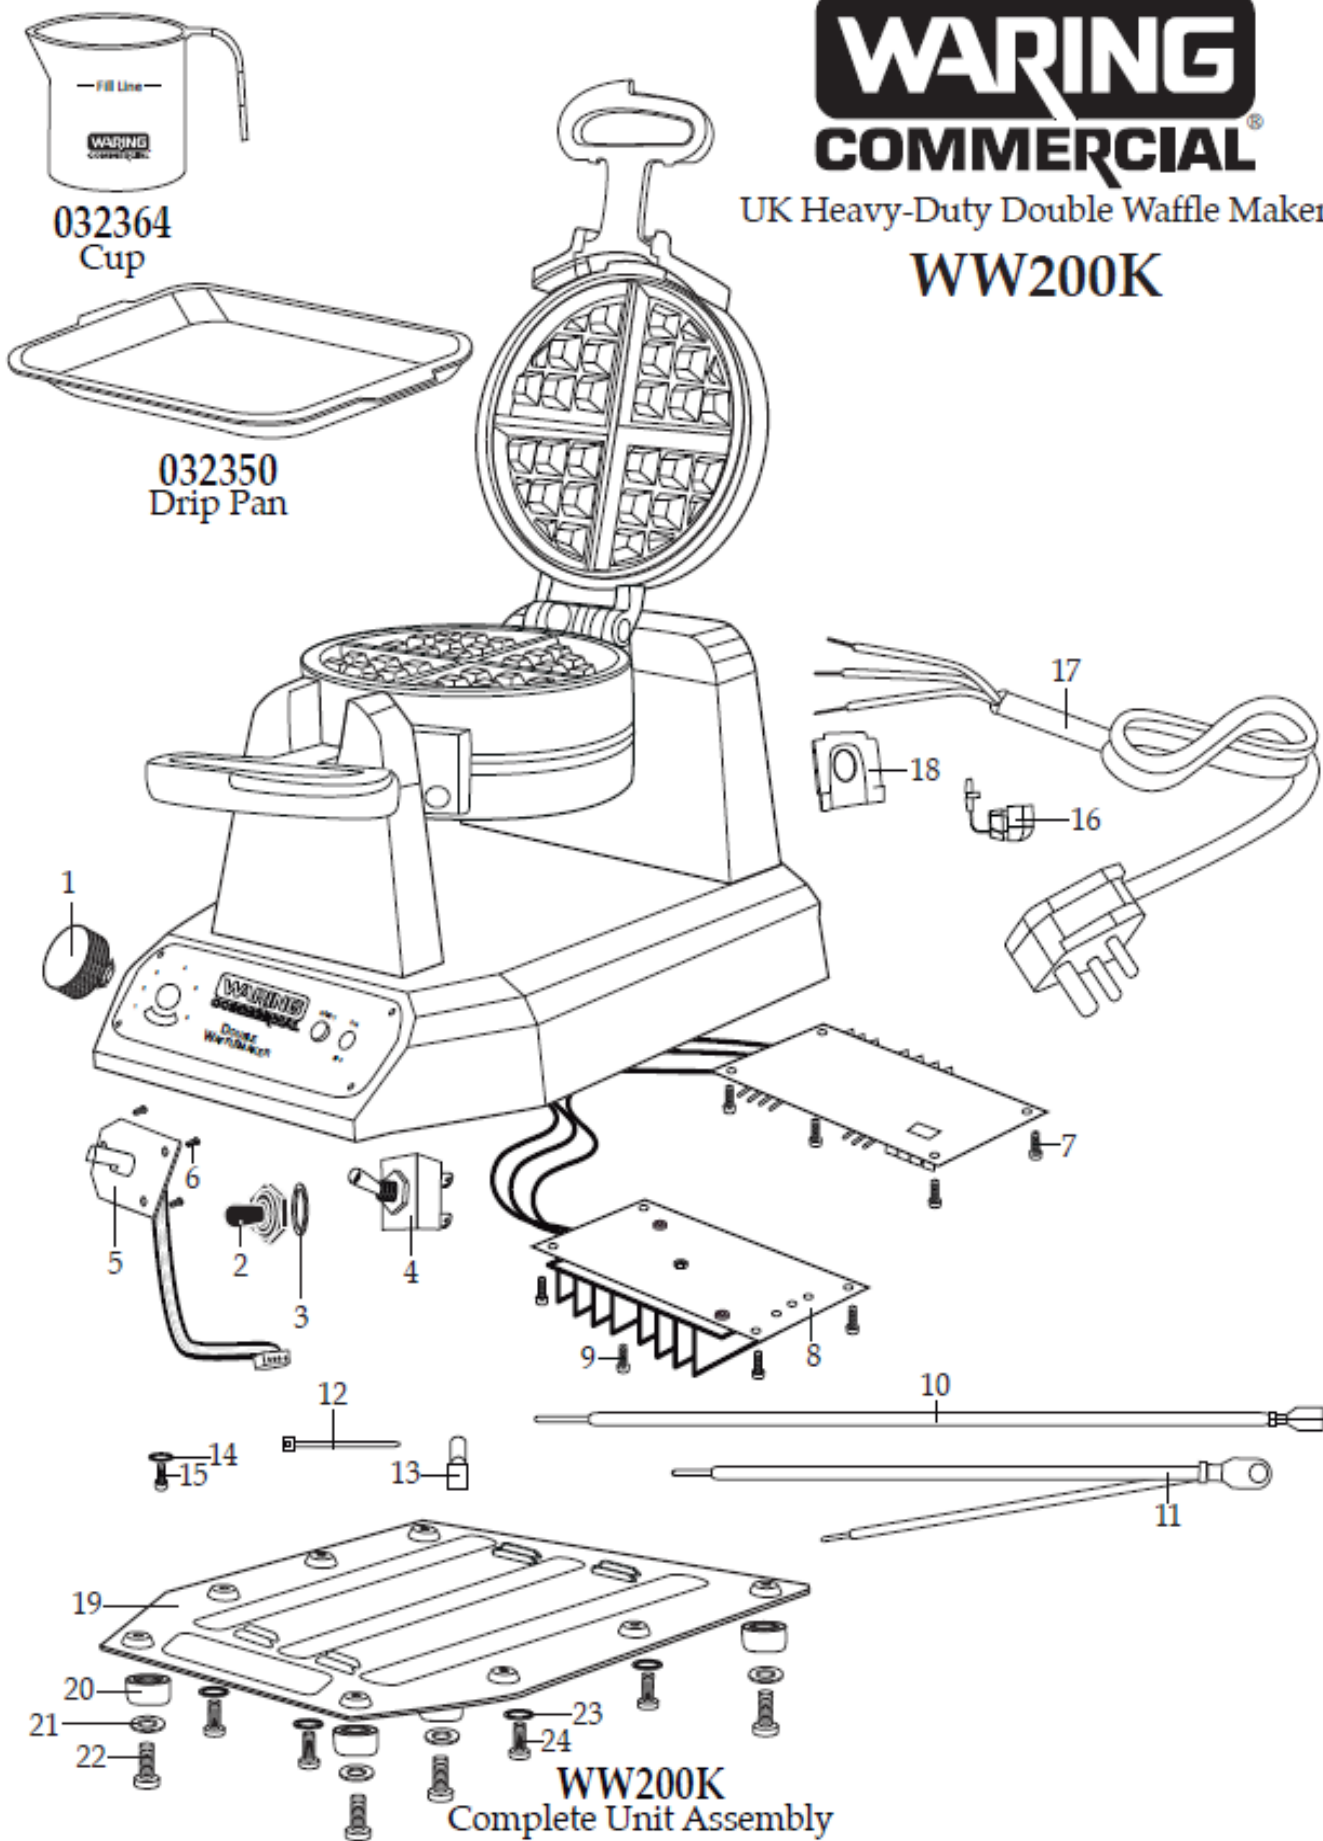

UK Heavy-Duty Double Waffle Maker

WW200K

## Exploded diagram and spare parts list – DM874

Machine	Explode	Code	Description
DM874 - Waring Waffle Maker - Double	1		Control Knob With Insert
DM874 - Waring Waffle Maker - Double	2	WA079	Switch Boot
DM874 - Waring Waffle Maker - Double	3		Washer
DM874 - Waring Waffle Maker - Double	4		On/Off Toggle Switch
DM874 - Waring Waffle Maker - Double	5		Control Panel
DM874 - Waring Waffle Maker - Double	6		Thermostat Screw
DM874 - Waring Waffle Maker - Double	7		Power Board Screw
DM874 - Waring Waffle Maker - Double	8		PCB & Power Board Assembly
DM874 - Waring Waffle Maker - Double	9		PCB Board Screw
DM874 - Waring Waffle Maker - Double	10		Red Lead
DM874 - Waring Waffle Maker - Double	11		Green-Yellow Lead
DM874 - Waring Waffle Maker - Double	12		Wire Tie (7 required)
DM874 - Waring Waffle Maker - Double	13		Large Crimp Connector (2 required)
DM874 - Waring Waffle Maker - Double	13		Small Crimp Connector (4 required)
DM874 - Waring Waffle Maker - Double	14		Ground Spring Washer
DM874 - Waring Waffle Maker - Double	15		Ground Screw
DM874 - Waring Waffle Maker - Double	16		Strain Relief
DM874 - Waring Waffle Maker - Double	17		Cord Set
DM874 - Waring Waffle Maker - Double	18		Cord Plate
DM874 - Waring Waffle Maker - Double	19		Bottom Plate
DM874 - Waring Waffle Maker - Double	20		Foot (4 required)
DM874 - Waring Waffle Maker - Double	21		Foot Washer (4 required)
DM874 - Waring Waffle Maker - Double	22		Foot Screw (4 required)
DM874 - Waring Waffle Maker - Double	23		Bottom Plate Spring Washer (4 required)
DM874 - Waring Waffle Maker - Double	24		Bottom Plate Screw (4 required)
DM874 - Waring Waffle Maker - Double	25	032364	Cup
DM874 - Waring Waffle Maker - Double	26	032350	Drip Pan