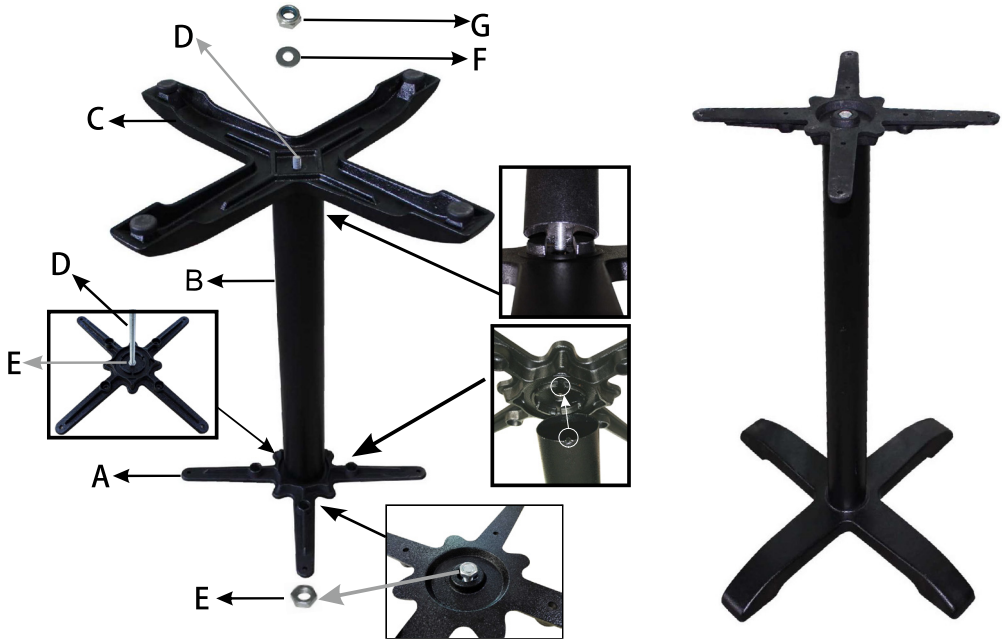

**CE154 Bolero Cast Iron
Table Leg base
CR478 Bolero Cast Iron
Poseur Table Leg Base**

Assembly Instructions

A		1pc
B		1pc
C		1pc
D		1pc
E		2pcs
F		1pc
G		1pc

UK	0845 146 2887	Fourth Way, Avonmouth, Bristol, BS11 8TB United Kingdom
NL	0800 – 29 1 29	
	040 – 2628080	
FR	0800 - 29 2 29	
	01 60 34 28 80	
DE	0800 – 1860806	
IT	N/A	
ES	901-100 133	
PT	901-100 133	
AU	1300 225 960	15 Badgally Road, Campbelltown, 2560, NSW, Australia

Important!
Please note screws required to fix the base to the Bolero predrilled table tops are supplied with the table top carton.
Before assembly, carefully remove all packaging and ensure all parts are present. Please periodically check and tighten assembly.
Important! Once assembled please do not attempt to move or lift the table by pulling the table top as this will cause damage to top!