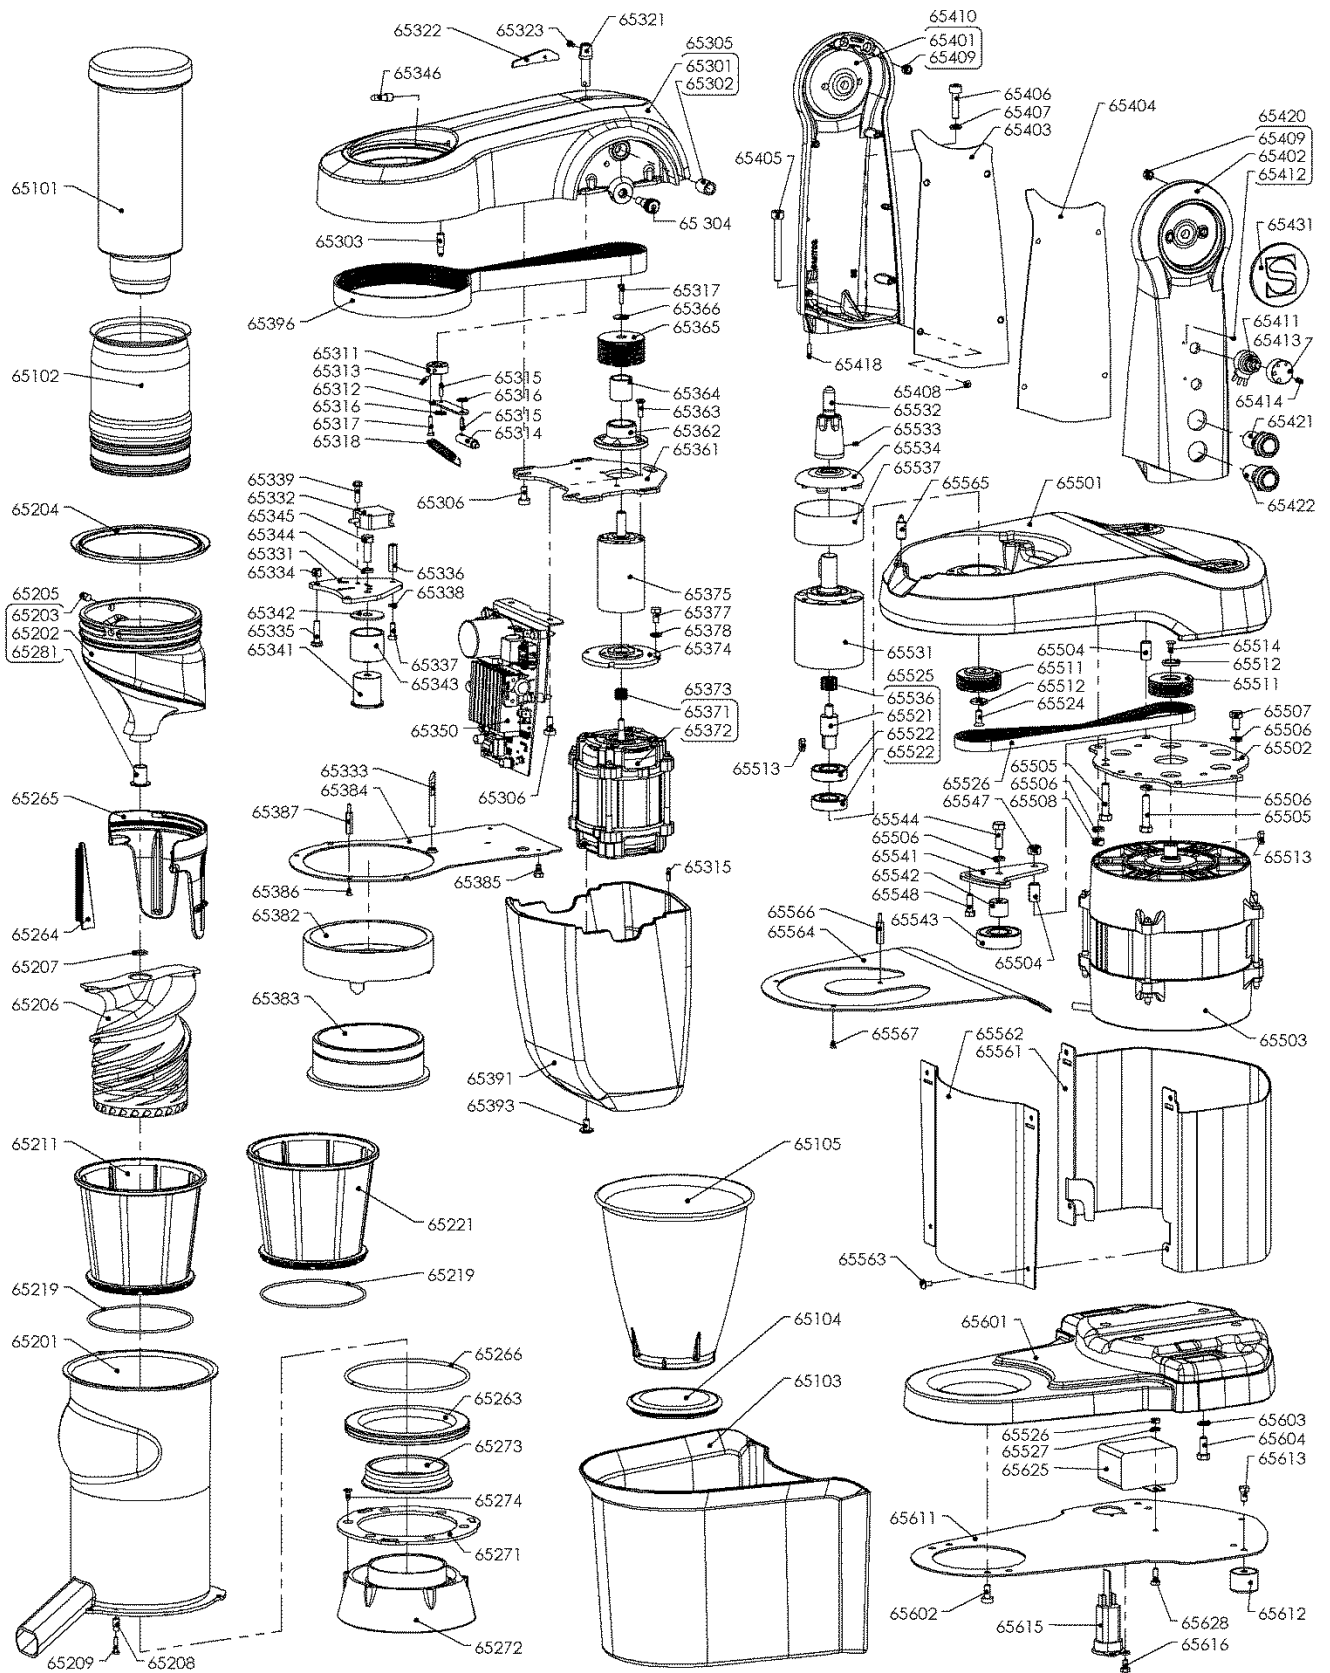

Exploded diagram and spare parts list - CN990 - Santos Cold Press Juicer