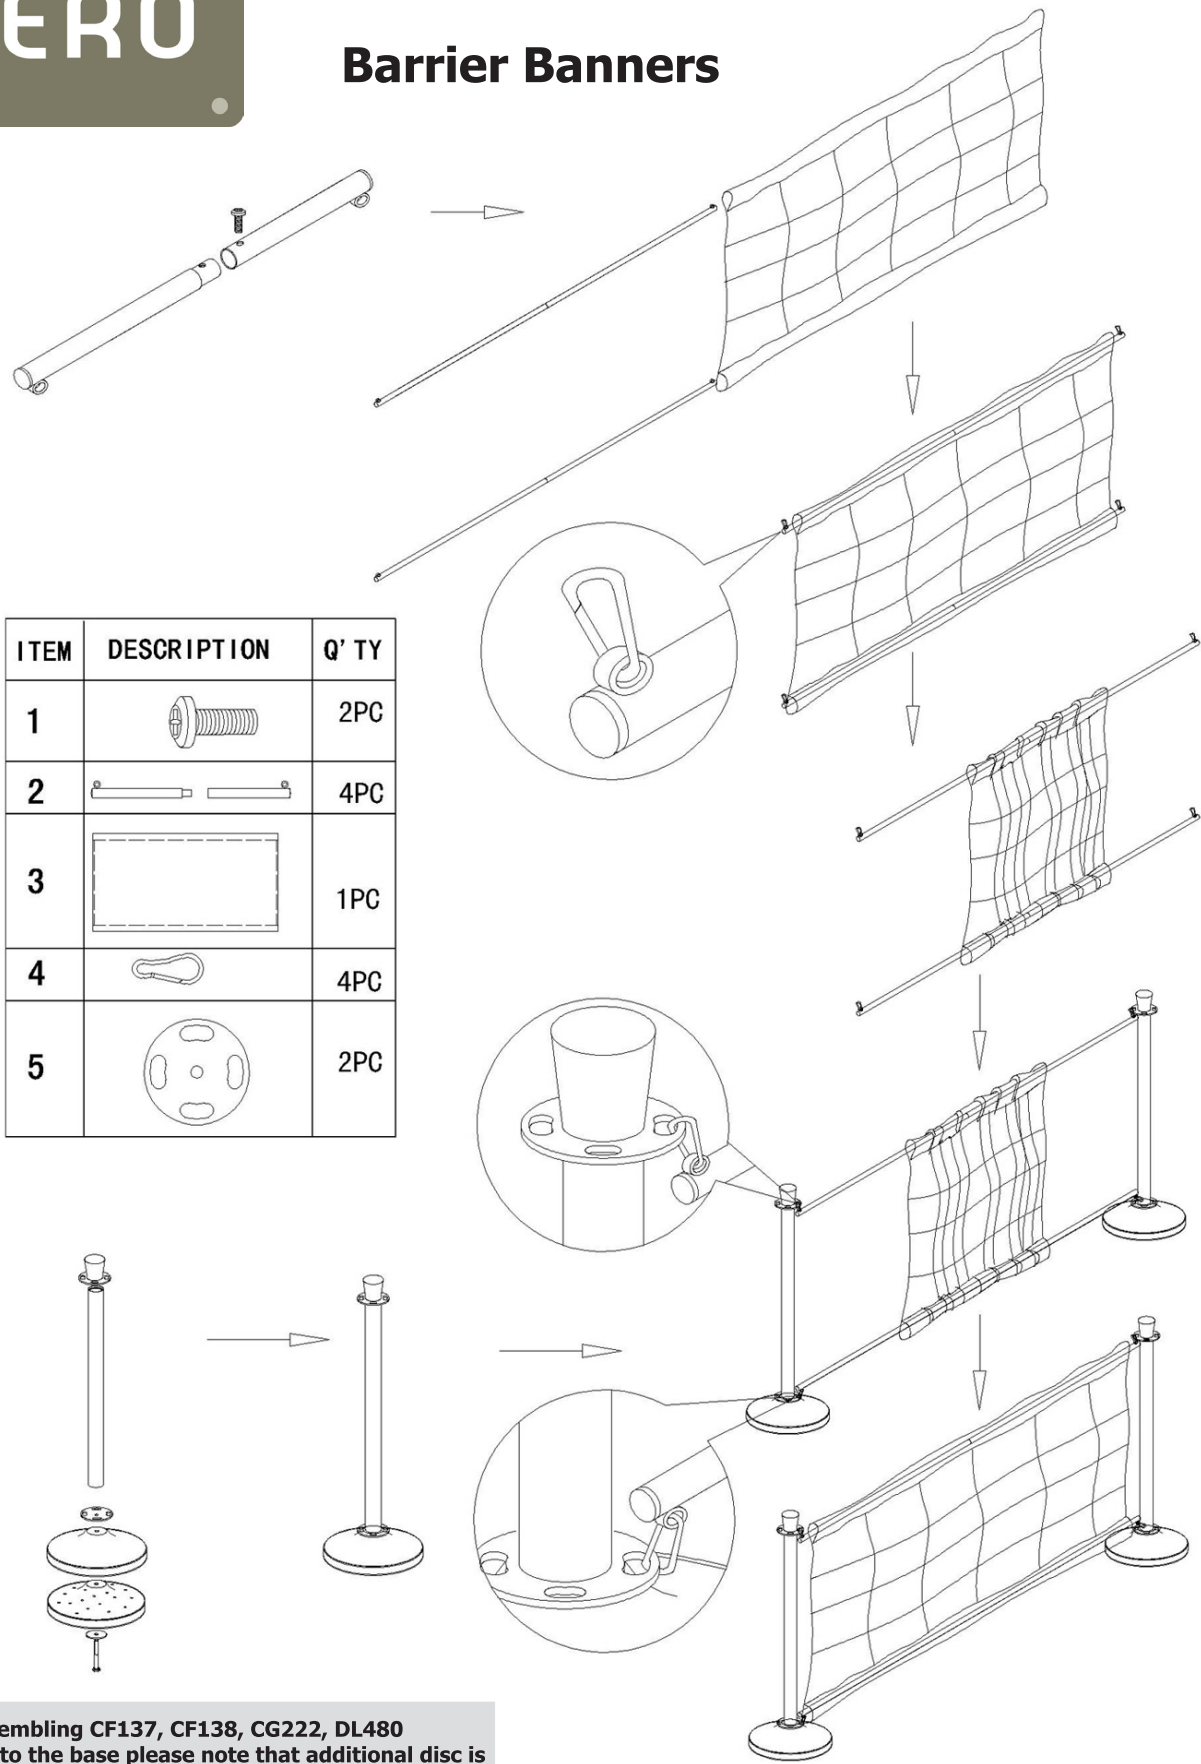

BOLERO

CF137/CF138/CG222/DL480

Barrier Banners

ITEM	DESCRIPTION	Q' TY
1		2PC
2		4PC
3		1PC
4		4PC
5		2PC

 **Note If assembling CF137, CF138, CG222, DL480 banners onto the base please note that additional disc is packed with the banner.**