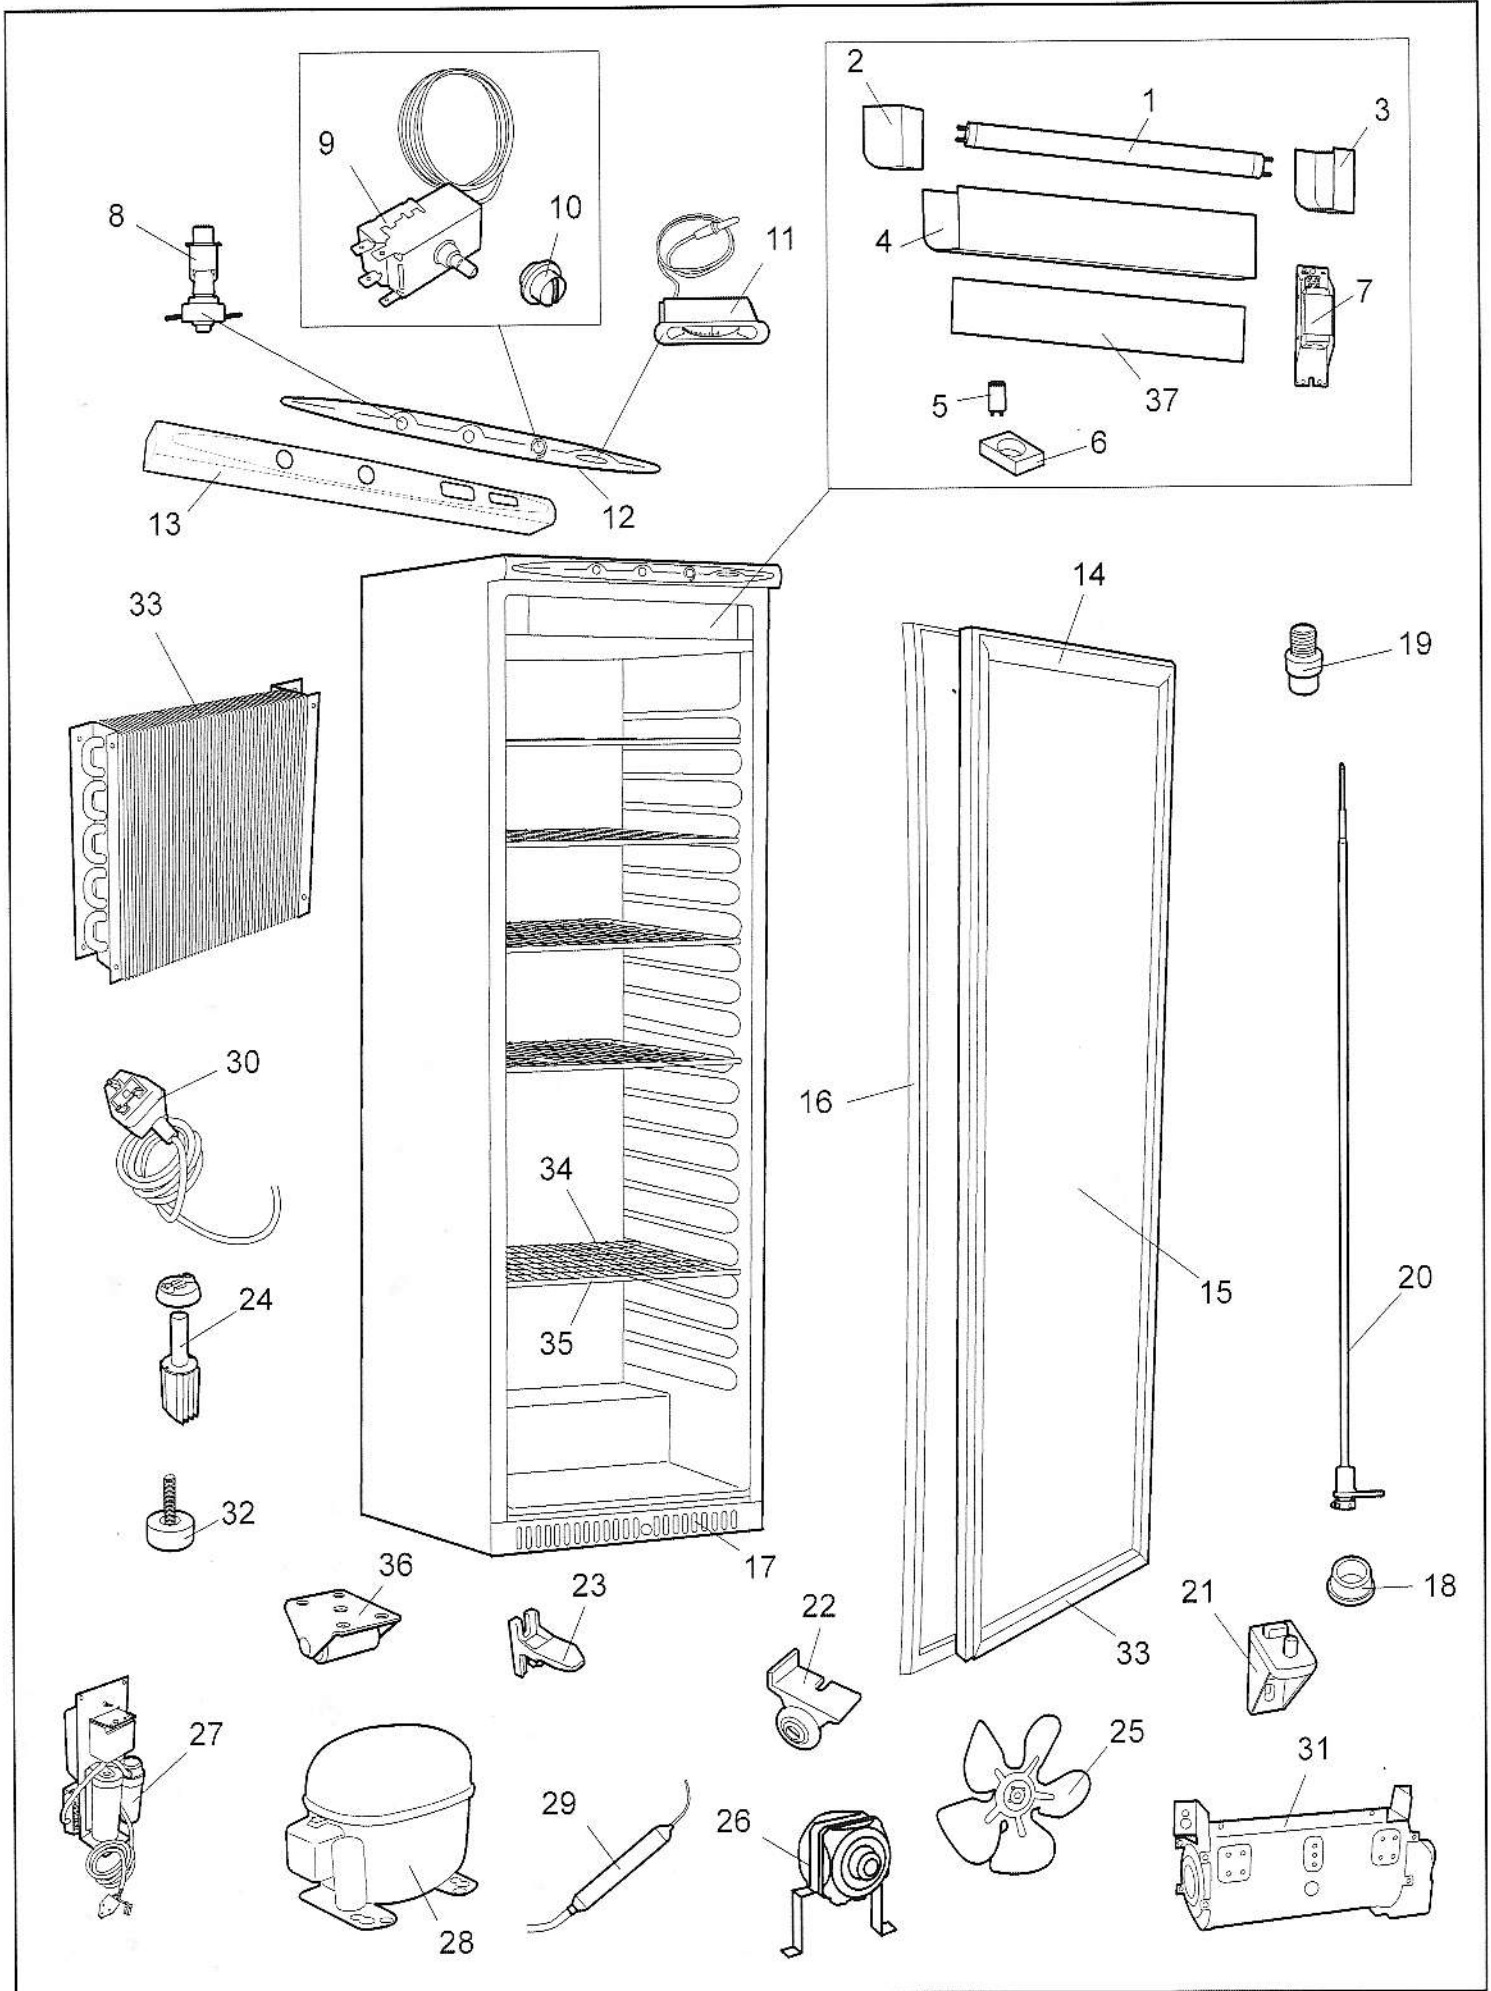

# ICE PLUS N 40 PENTLAND R404A (COD. ECA3576152)

Mondial  
Elite

Technical  
draw

AFTER SALES DEPARTMENT

Technical  
draw

**ICE PLUS N 40 PENTLAND R404A (COD. ECA3576152)**

AFTER SALES DEPARTMENT

Rif.	Description	Code
1	DAYTIME FLUORESCENT LAMP 15W	1112005
2	WHITE LEFT LAMP HEAD	1721397
3	WHITE RIGHT LAMP HEAD	1721396
4	CURVED LAMP SCREEN MM450	1792149
5	STARTER SYLVANIA FS-11 220/4-5	1135003
6	STARTER HOLDER	1113011
7	REACTOR 1X15W TW130 230/50	1033009
8	UNIPOLAR SWITCH C/NERO T/NERO	1114013
9	THERMOSTAT 077B -1118 DANFOSS	1101029
10	THERMOSTAT KNOB	1721415
11	THERMOMETER 62X45X11 L1500	1188009
12	<i>BLUE SILK SCREENED TOP INSERT</i>	1721400
13	WHITE FRONT TOP BEV40	1721399
14	ASSEMBLED DOOR ICE N40	8956956
15	HEATED GLAZED DOOR 524X1648X26 ICE N40	1751049
16	GASKET 570X1695 WHITE	4612069
17	WHITE FRONT GRID BEV./ICE40	1721639
18	LOWER HINGE BUSH D.19	1522302
19	UPPER HINGE PIVOT M12X1.75 ICE	5601065
20	TORSION BAR RECOVERY SET	9097812
21	LOWER HINGE DX BEV 'X2	5622077
22	BLACK RIGHT DOOR ROLLER	5691013
23	ROLLER HOLDER BRACKET	5691011
24	COMPENSATING VALVE	1185011
25	FAN-ROTOR D.200X28	4022029
26	MOTOR 5W 220/40 50/60 H56 3FF	4121049
27	ACCESSORIES SET SC18CL 220/240-50	1147323
28	COMPRESSOR DANFOSS SC18CL 220/240-50	4109026
29	FILTER XH9 GR15	3141033
30	POWER SUPPLY CABLE WITH PLUG UK	1127002
31	TANGENTIAL MOTOR FAN L300 D46	4121044
32	LEVELLING FOOT M8X51 TESTA20 BEV	1721695
33	PACK CONDENSER	4112038
34	EVAPORATOR ICE PLUS N 40	4132046
35	WHITE EVAPORATOR COVER MM465	1711513
36	UNI-DIRECTIONAL ROLLER	5591003
37	NEUTRAL COLOURED LAMP COVER INSERT ICE N40	1792150